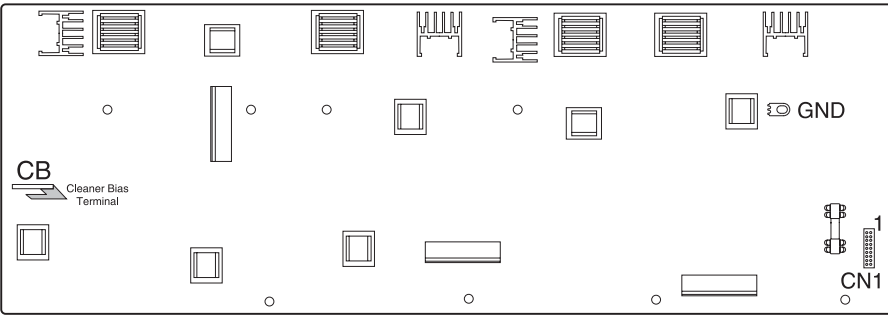

Developer HVPS

CB
Cleaner Bias Terminal

To J6 on System Board

1